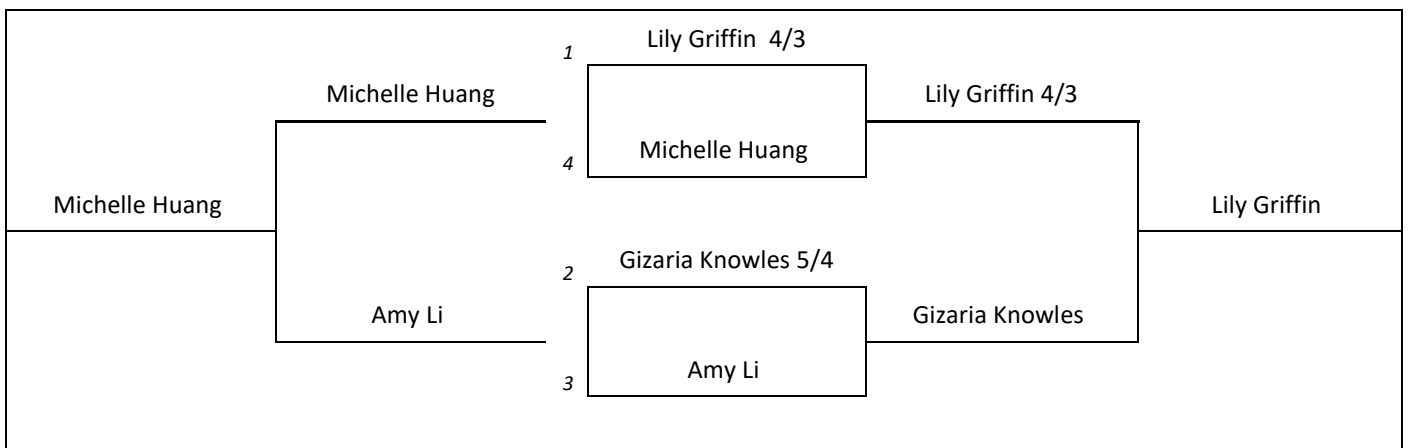

Team Matchplay Points

	Round 1		Round 2		Round 3		Totals	
Wellington	2	6	2	6 ½	2	6	6	18 ½
Hawkes Bay	0	4	2	5 ½	1	5	3	14 ½
Manawatu Wanganui	2	6	0	3 ½	1	5	3	14 ½
Taranaki	0	4	0	4 ½	0	4	0	12 ½

Girls Matchplay

Qualifying Group 1